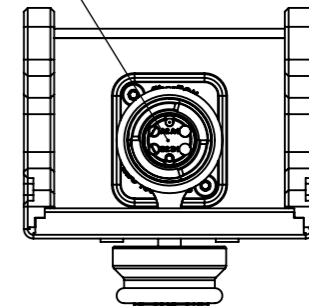

Back-view  
2x FF EBC15 MM 2CH  
with sealing cap

Front-view  
FF EBC15 MM 4CH  
with sealing cap

Included!  
Trussclip for pipe Ø48mm (1 1/2")  
2pcs per pack

optical wiring:  
EBC15 4CH (A1) to EBC15-1 2CH (B1)  
EBC15 4CH (B1) to EBC15-1 2CH (A1)  
EBC15 4CH (A2) to EBC15-2 2CH (B1)  
EBC15 4CH (B2) to EBC15-2 2CH (A1)

Sheet Number 1/1	Projection 	Scale 1:2	Format A3	Tolerancing ISO 2768-	
g	cm <sup>2</sup>	cm <sup>3</sup>	Created	HeBo	11.06.2021
Material			Modified	HeBo	02.09.2021
Material addition			Approved	DiRo	02.09.2021
Description NO4MBB2M2-FX 1x FF EBC15 MM 4CH to 2x FF EBC15 MM 2CH IP65			ECN Number		
NEUTRIK			Status		
	3D Model ID 410274.39	Document ID 10274.39	Revision 02		