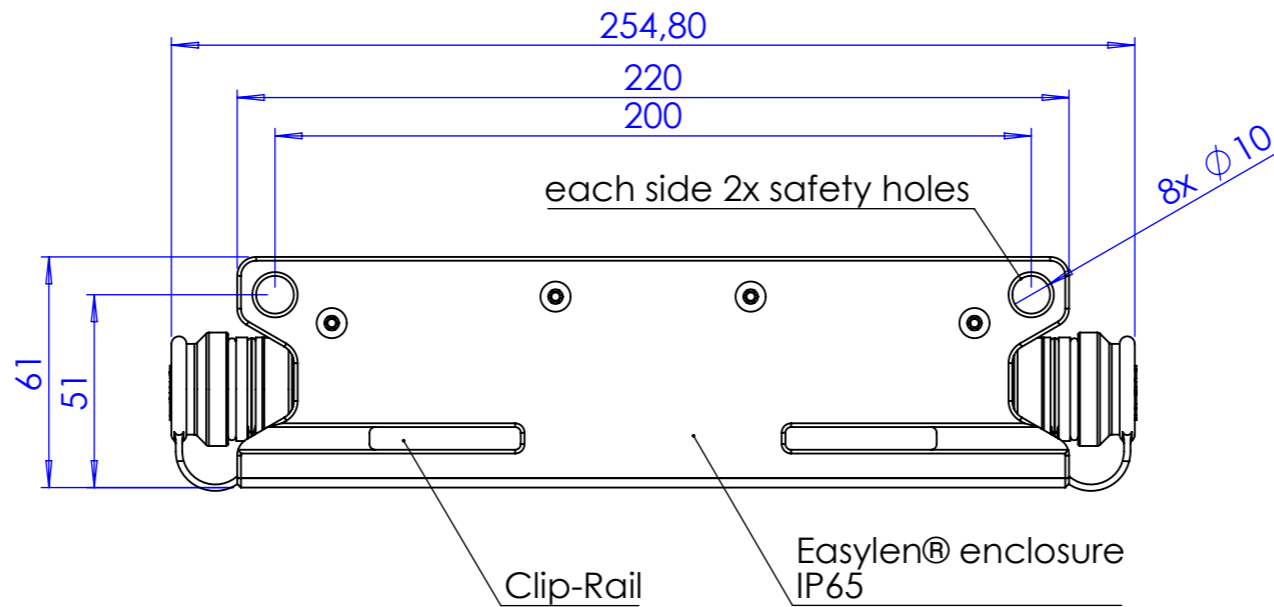

Back-view  
2x FF EBC15 MM 2CH  
with sealing cap

Front-view  
FF EBC15 MM 4CH  
with sealing cap

Included!  
Trussclip for pipe Ø48mm (1 1/2")  
2pcs per pack

optical wiring:  
EBC15 4CH (A1) to EBC15-1 2CH (B1)  
EBC15 4CH (B1) to EBC15-1 2CH (A1)  
EBC15 4CH (A2) to EBC15-2 2CH (B1)  
EBC15 4CH (B2) to EBC15-2 2CH (A1)

Sheet Number 1/1	Projection 	Scale 1:2	Format A3	Tolerancing ISO 2768-	
g	cm <sup>2</sup>	cm <sup>3</sup>	Created	HeBo	11.06.2021
Material			Modified	HeBo	02.09.2021
Material addition			Approved	DiRo	02.09.2021
Description NO4MBB2M2-FX 1x FF EBC15 MM 4CH to 2x FF EBC15 MM 2CH IP65			ECN Number		
NEUTRIK			Status		
	3D Model ID 410274.39	Document ID 10274.39	Revision 02		