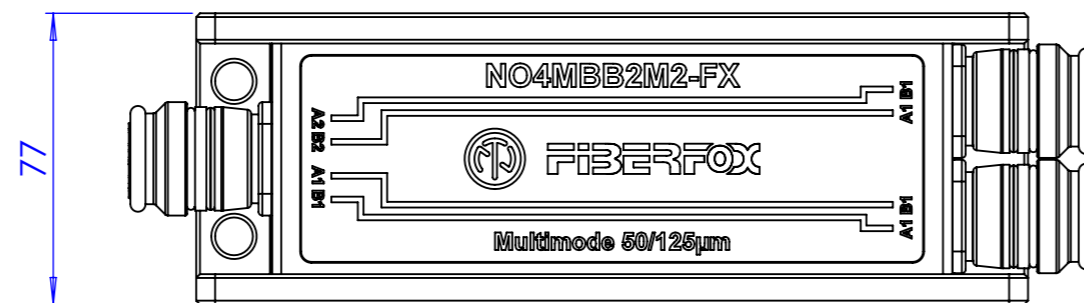

Back-view  
2x FF EBC15 MM 2CH  
with sealing cap

Front-view  
FF EBC15 MM 4CH  
with sealing cap

Included!  
Trussclip for pipe Ø48mm (1 1/2")  
2pcs per pack

optical wiring:  
EBC15 4CH (A1) to EBC15-1 2CH (B1)  
EBC15 4CH (B1) to EBC15-1 2CH (A1)  
EBC15 4CH (A2) to EBC15-2 2CH (B1)  
EBC15 4CH (B2) to EBC15-2 2CH (A1)

Sheet Number 1/1	Projection 	Scale 1:2	Format A3	Tolerancing ISO 2768-	
g	cm <sup>2</sup>	cm <sup>3</sup>	Created	HeBo	11.06.2021
Material			Modified	HeBo	02.09.2021
Material addition			Approved	DiRo	02.09.2021
Description NO4MBB2M2-FX 1x FF EBC15 MM 4CH to 2x FF EBC15 MM 2CH IP65			ECN Number		
NEUTRIK			Status		
	3D Model ID 410274.39	Document ID 10274.39	Revision 02		