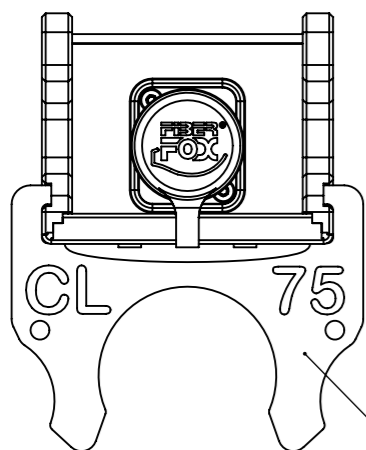

Back-view  
2x FF EBC15 MM 2CH  
with sealing cap

Front-view  
FF EBC15 MM 4CH  
with sealing cap

Included!  
Trussclip for pipe Ø48mm (1 1/2")  
2pcs per pack

optical wiring:  
EBC15 4CH (A1) to EBC15-1 2CH (B1)  
EBC15 4CH (B1) to EBC15-1 2CH (A1)  
EBC15 4CH (A2) to EBC15-2 2CH (B1)  
EBC15 4CH (B2) to EBC15-2 2CH (A1)

Sheet Number 1/1	Projection 	Scale 1:2	Format A3	Tolerancing ISO 2768-	
g	cm <sup>2</sup>	cm <sup>3</sup>	Created	HeBo	11.06.2021
Material			Modified	HeBo	02.09.2021
Material addition			Approved	DiRo	02.09.2021
Description NO4MBB2M2-FX 1x FF EBC15 MM 4CH to 2x FF EBC15 MM 2CH IP65			ECN Number		
NEUTRIK			Status		
	3D Model ID 410274.39	Document ID 10274.39	Revision 02		