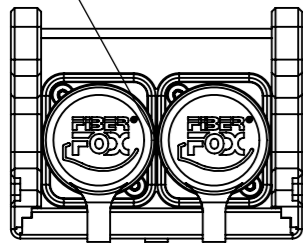

Back-view  
2x FF EBC15 MM 2CH  
with sealing cap

Front-view  
FF EBC15 MM 4CH  
with sealing cap

Included!  
Trussclip for pipe Ø48mm (1 1/2")  
2pcs per pack

optical wiring:  
EBC15 4CH (A1) to EBC15-1 2CH (B1)  
EBC15 4CH (B1) to EBC15-1 2CH (A1)  
EBC15 4CH (A2) to EBC15-2 2CH (B1)  
EBC15 4CH (B2) to EBC15-2 2CH (A1)

Sheet Number 1/1	Projection 	Scale 1:2	Format A3	Tolerancing ISO 2768-	
g	cm <sup>2</sup>	cm <sup>3</sup>	Created	HeBo	11.06.2021
Material			Modified	HeBo	02.09.2021
Material addition			Approved	DiRo	02.09.2021
Description NO4MBB2M2-FX 1x FF EBC15 MM 4CH to 2x FF EBC15 MM 2CH IP65			ECN Number		
NEUTRIK			Status		
	3D Model ID 410274.39	Document ID 10274.39	Revision 02		